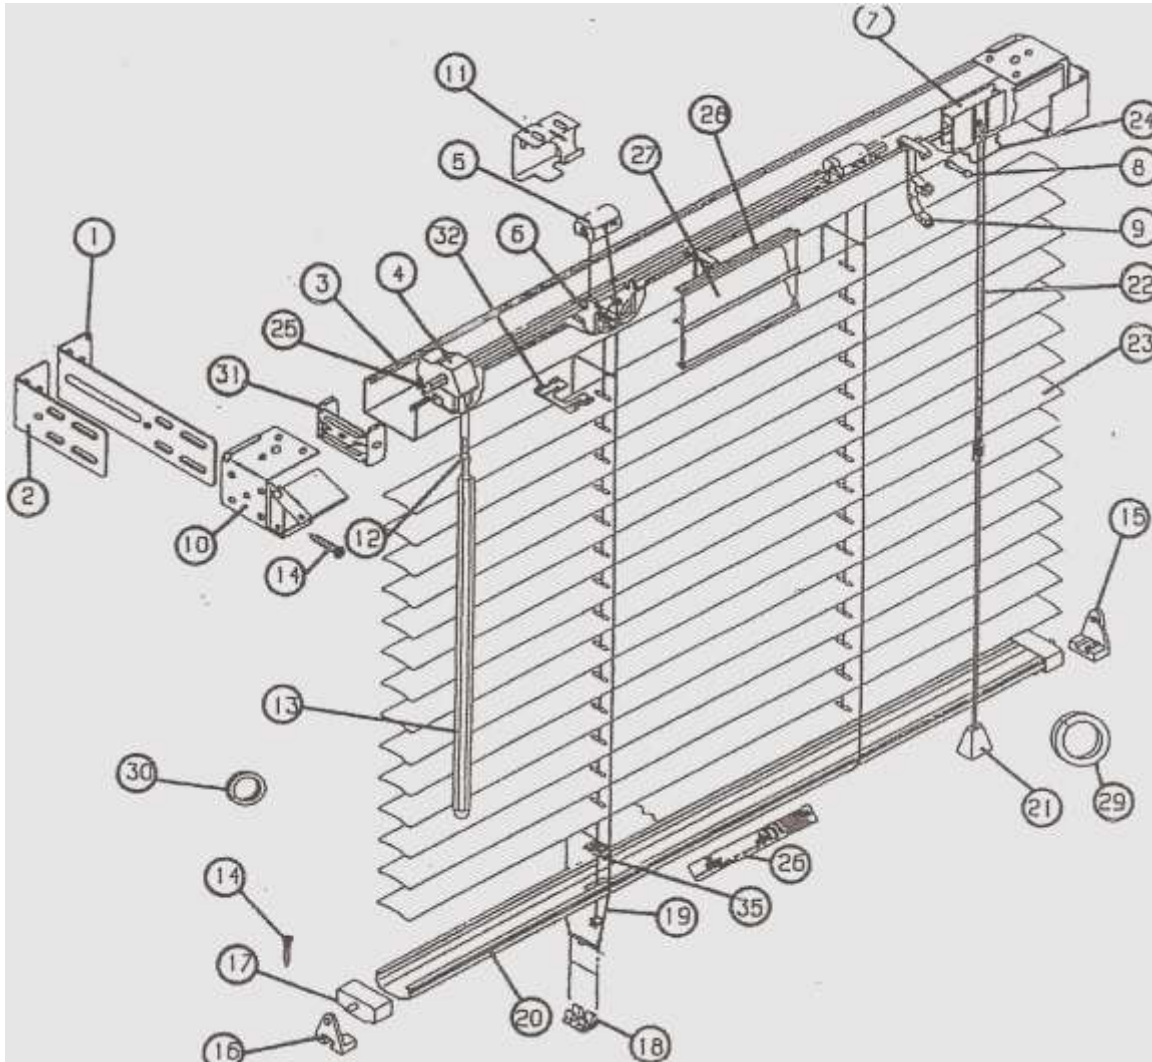

CACO Inc., Window Fashions
PO Box 5547 • Johnson City, Tennessee 37602
 Shop Drawing

CATALINA BLIND

- | | | |
|-----------------------------|-------------------------|-----------------------------|
| 1. Long extension (5") | 14. Installation screws | 27. Valance insert |
| 2. Short extension (2 7/8") | 15. Hold down bracket | 28. Deluxe valance channel |
| 3. Head rail | 16. Hold down bracket | 29. Lift ring |
| 4. Tilter | 17. Bottom rail end cap | 30. Tilt ring |
| 5. Tape drum | 18. Bottom plug | 31. Head rail end stiffener |
| 6. Tape drum support | 19. Braided ladder | |
| 7. Cord lock | 20. Bottom rail | |
| 8. Cord lock roller | 21. Tassel | |
| 9. Valance clip | 22. Lift cord | |
| 10. Mounting bracket | 23. Slat | |
| 11. Center support bracket | 24. Cord separator | |
| 12. Wand connector | 25. Tilt rod | |
| 13. Wand | 26. Warning label | |