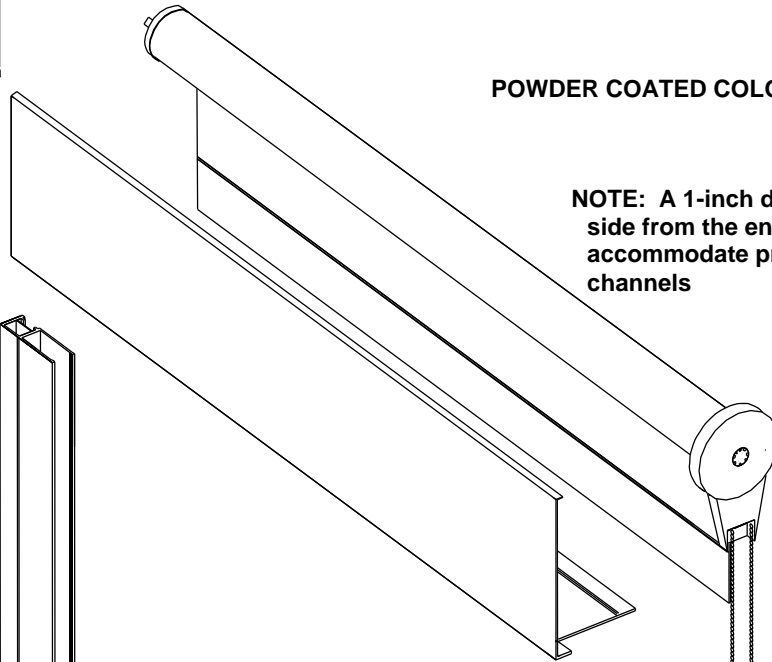

SERENITY ROLLER SHADE WITH OPTIONAL SIDE CHANNELS

POWDER COATED COLORS: WHITE, BRONZE AND BLACK

AVAILABLE 3" OR 4" FASCIA

NOTE: A 1-inch deduction to the fabric width on each side from the end of the tube will be made to accommodate proper alignment within the side channels

SILL CHANNEL
2.165"H X 0.787"D

SIDE CHANNELS
2.165"W X 0.756"D

Extruded aluminum 6063-T5; wall thickness 1mm

CACO, INC.
WINDOW FASHIONS

119 Perma R Road, Johnson City, TN 37604
Phone: 800-552-5278 Fax: 866-926-5836