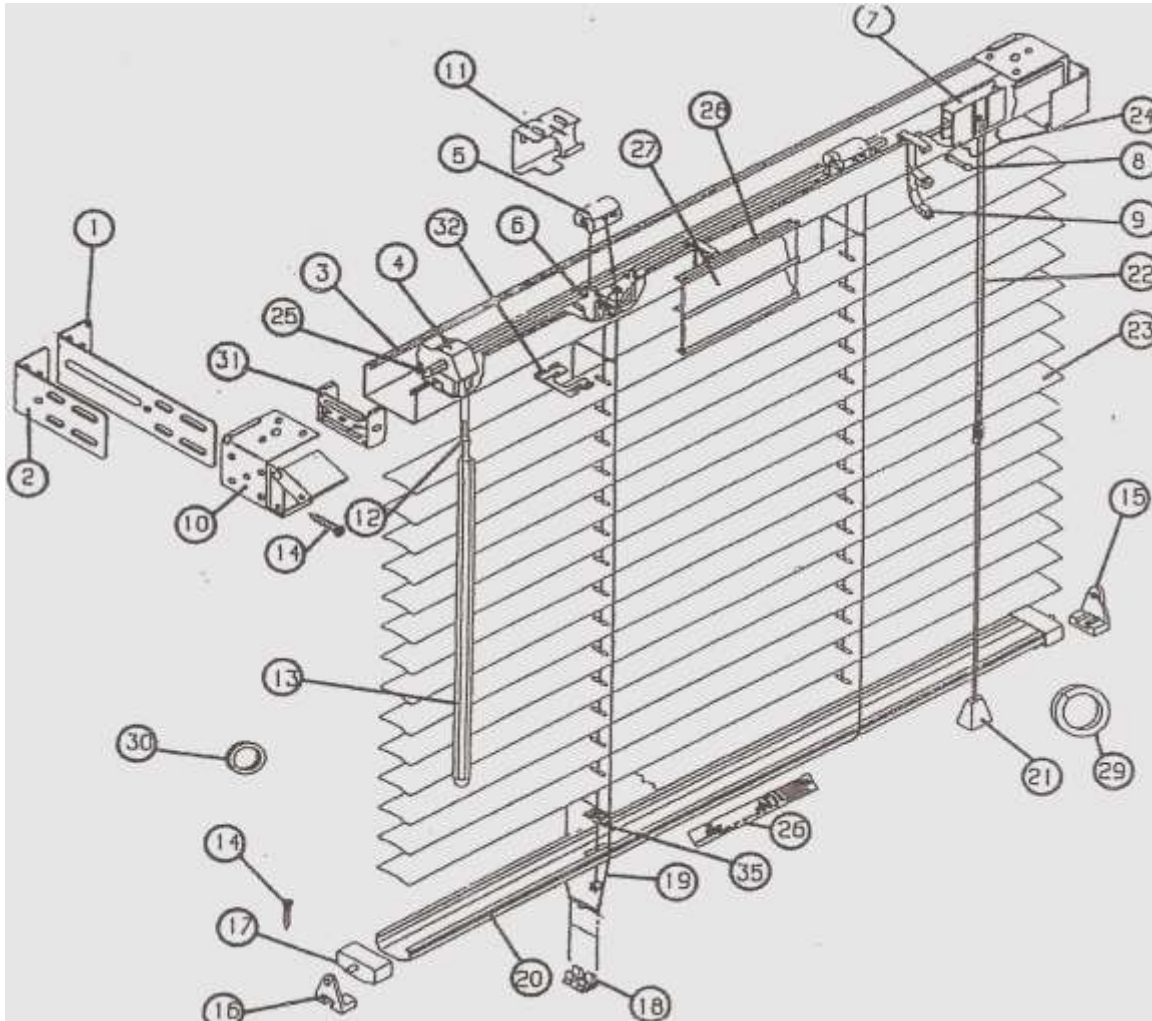

CACO Inc., Window Fashions
PO Box 5547 • Johnson City, Tennessee 37602
 Shop Drawing

CATALINA BLIND

- | | | |
|-----------------------------|-------------------------|-----------------------------|
| 1. Long extension (5") | 14. Installation screws | 27. Valance insert |
| 2. Short extension (2 7/8") | 15. Hold down bracket | 28. Deluxe valance channel |
| 3. Head rail | 16. Hold down bracket | 29. Lift ring |
| 4. Tilter | 17. Bottom rail end cap | 30. Tilt ring |
| 5. Tape drum | 18. Bottom plug | 31. Head rail end stiffener |
| 6. Tape drum support | 19. Braided ladder | |
| 7. Cord lock | 20. Bottom rail | |
| 8. Cord lock roller | 21. Tassel | |
| 9. Valance clip | 22. Lift cord | |
| 10. Mounting bracket | 23. Slat | |
| 11. Center support bracket | 24. Cord separator | |
| 12. Wand connector | 25. Tilt rod | |
| 13. Wand | 26. Warning label | |