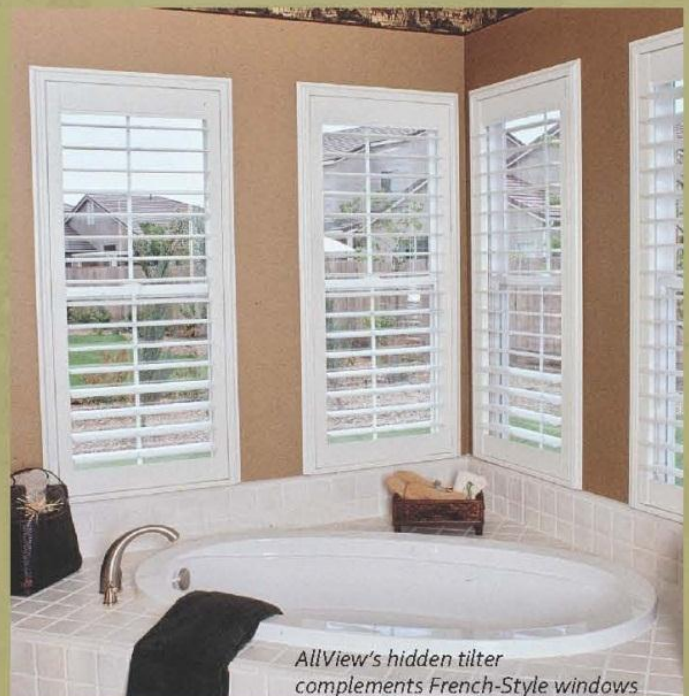

An *Eye-Catching* Louvered View Outside Your Windows

AllView's patented rear tilt control system delivers wide open and unobstructed louvered views.

- Fresh, clean look
- Louvers close tight for privacy
- Eliminates unsightly staples that can pull out or rust
- No unsightly tilter "mouse holes"
- Doesn't obstruct the beauty of today's French-Style windows
- Optional front tilt rod add-on also available