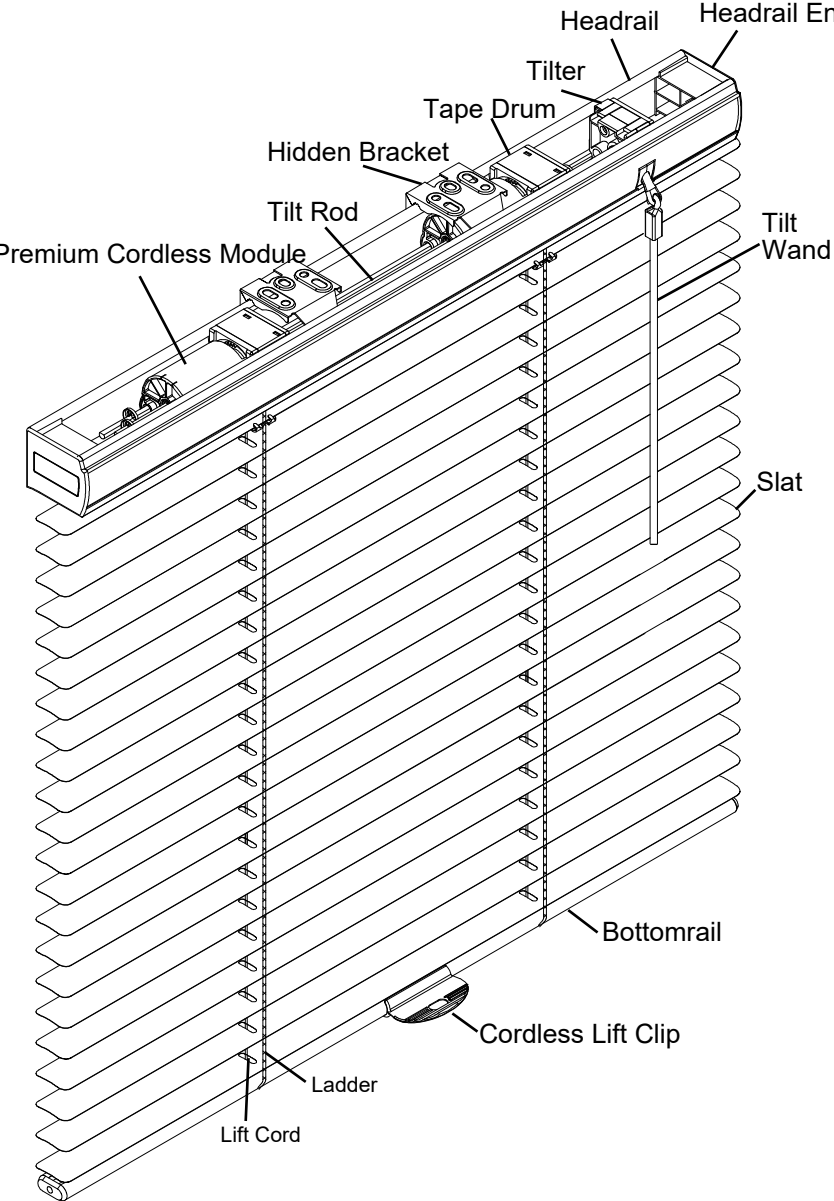

# Alum Blinds - 1" Premium Cordless

Bottomrail Endcap