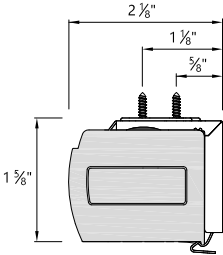

# Alum Blinds - 1" Premium Cordless

Bottomrail Endcap