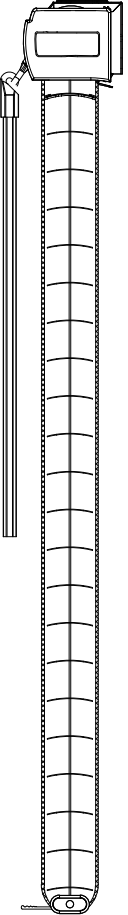

# Alum Blinds - 1" Premium Cordless

Bottomrail Endcap