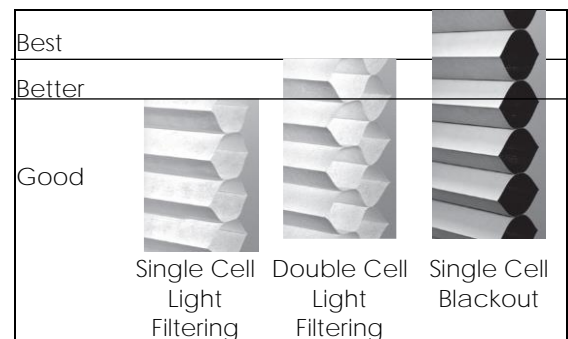

LIGHT FILTERING FABRICS

- Transmit filtered light with no view through the shade
- Provide moderate privacy
- Available in 3/4", 9/16" and 1 1/4" Single Cell, 7/16" Double Cell and 3/4" Cell-in-a-Cell Fabrics

BLACKOUT FABRICS

- Blocks 99% of outside light
- Provides complete privacy and light control
- Available in 3/4", 9/16" and 1 1/4" Single Cell

ENERGY EFFICIENCY

Cellular shades are among the most energy-efficient window coverings available. The insular property of cellular fabric is attributed to its unique cellular construction creating a barrier of chambers designed to reduce heat and the damaging effects of UV light. Our premium cellular fabrics are categorized into three simple levels of energy efficiency to help you maximize your budget and the comfort in your home.