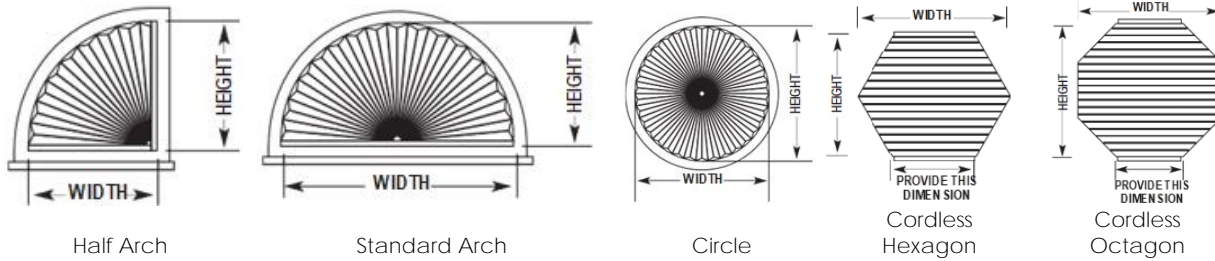

LIGHT FILTERING FABRICS

- Transmit filtered light with no view through the shade
- Provide moderate privacy
- Available in 3/4", 9/16" and 1 1/4" Single Cell, 7/16" Double Cell and 3/4" Cell-in-a-Cell Fabrics

BLACKOUT FABRICS

- Blocks 99% of outside light
- Provides complete privacy and light control
- Available in 3/4", 9/16" and 1 1/4" Single Cell

ENERGY EFFICIENCY

Cellular shades are among the most energy-efficient window coverings available. The insular property of cellular fabric is attributed to its unique cellular construction creating a barrier of chambers designed to reduce heat and the damaging effects of UV light. Our premium cellular fabrics are categorized into three simple levels of energy efficiency to help you maximize your budget and the comfort in your home.

Style Options

Boone Collection Cellular Shades

Headrail and Stacking Chart

Cordless shades pictured for headrail and bracket comparison. Additional shade selections will vary from based on components needed for operation. Bottom rails and middle rails will match headrail sizes.

* 9/16" Classic headrail standard. 3/4" Modern upgrade available for \$6.50 net per shade.

* 3/4" Modern headrail standard. 9/16" Classic option available at no charge.

Headrail Bracket Quantity	
Shade Width	Quantity
7" - 36"	2
36.1" ~ 72"	3
72.1" ~ 96"	4
96.1" ~ 120"	5
120.1" ~ 144"	6