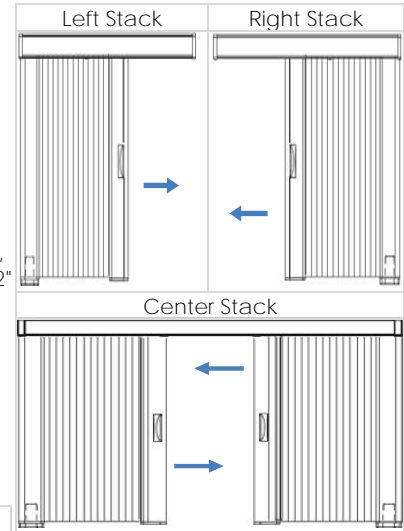

Pulse 2 Hub

Solar Panel
12.6" W x 2.7" H

Sliders and Specialty Shapes

Slider Cellular Shade

Features:

- Available only in 9/16" & 3/4" light filtering and blackout cellular fabrics.
- Not available in 7/16", 3/4" Cell-in-a-Cell fabrics, Linen Prints or Sheer fabrics
- Aluminum headrail and side rails available in Vanilla 002 (off-white)
- Integrated headrail requires no valance
- Cordless design
- Finished shades available in Left Stack, Center Stack or Right Stack
- Ideal for patio doors, wide windows or room dividers
- Stationary rail bottom bracket can be mounted to the floor or side walls, extension brackets available upon request. To mount the stationary bottom rail bracket to the floor, the distance between the floor and the bottom of the shade cannot be larger than 1 1/2"