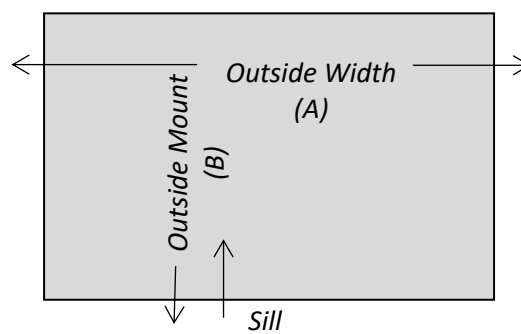

Outside mount

- Measure exact width and height of the area to be covered. It is recommended that blinds overlap the window opening by at least 1 1/2" on each side to insure privacy and control sunlight. (See A outside mount). When installation is designed for "no sill," allow the blind to overlap the bottom of the window casing by at least 1 1/2". Blinds will be made to exact measurements given. NOTE: The finished blind length may have a tolerance of based on product.

CACO will not make any deductions for measurements submitted as outside mount.