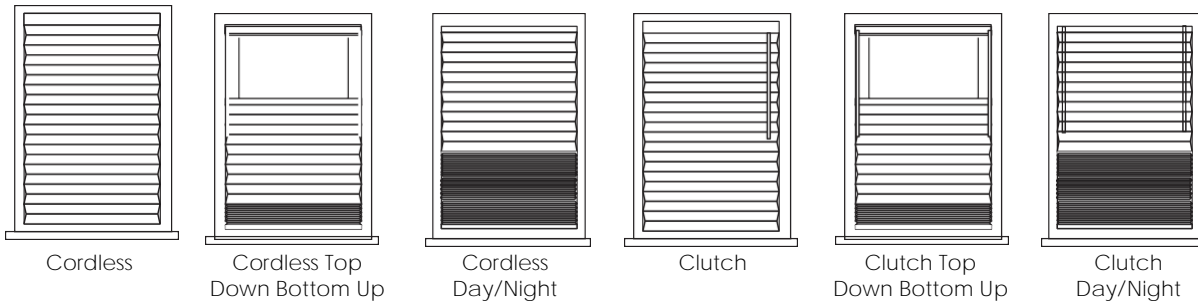

BLACKOUT FABRICS

- Blocks 99% of outside light
- Provides complete privacy and light control
- Available in 3/4", 9/16" and 1 1/4" Single Cell

ENERGY EFFICIENCY

Cellular shades are among the most energy-efficient window coverings available. The insular property of cellular fabric is attributed to its unique cellular construction creating a barrier of chambers designed to reduce heat and the damaging effects of UV light. Our premium cellular fabrics are categorized into three simple levels of energy efficiency to help you maximize your budget and the comfort in your home.

Style Options

Boone Collection Cellular Shades

Headrail and Stacking Chart

Cordless shades pictured for headrail and bracket comparison. Additional shade selections will vary from based on components needed for operation. Bottom rails and middle rails will match headrail sizes.