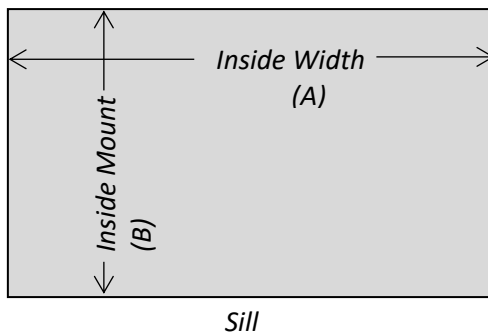

How to Measure

Inside mount

- A. Measure the window opening at three different places and use the narrowest dimension when ordering. Be exact! The factory will make the blind slightly narrower, so it won't rub against the window casing. (See A inside mount).
- B. Measure the height of the window from the top (soffit) down to the sill. NOTE: The finished blind length may have a tolerance of based on product.

Based on product, CACO will automatically make a deduction on width for measurements submitted as inside mount.

Outside mount

- Measure exact width and height of the area to be covered. It is recommended that blinds overlap the window opening by at least 1 1/2" on each side to insure privacy and control sunlight. (See A outside mount). When installation is designed for "no sill," allow the blind to overlap the bottom of the window casing by at least 1 1/2". Blinds will be made to exact measurements given. NOTE: The finished blind length may have a tolerance of based on product.