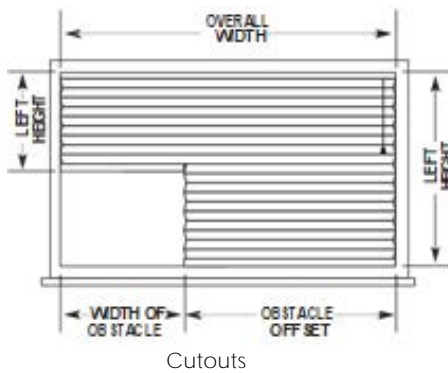

Style Options

Boone Collection Cellular Shades

Headrail and Stacking Chart

Cordless shades pictured for headrail and bracket comparison. Additional shade selections will vary from based on components needed for operation. Bottom rails and middle rails will match headrail sizes.