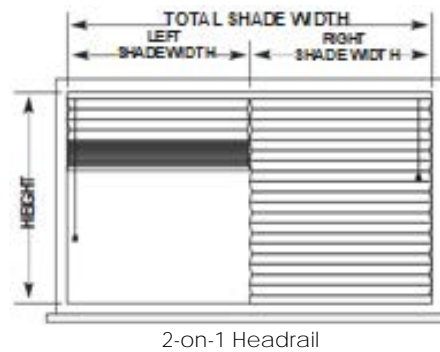

Style Options