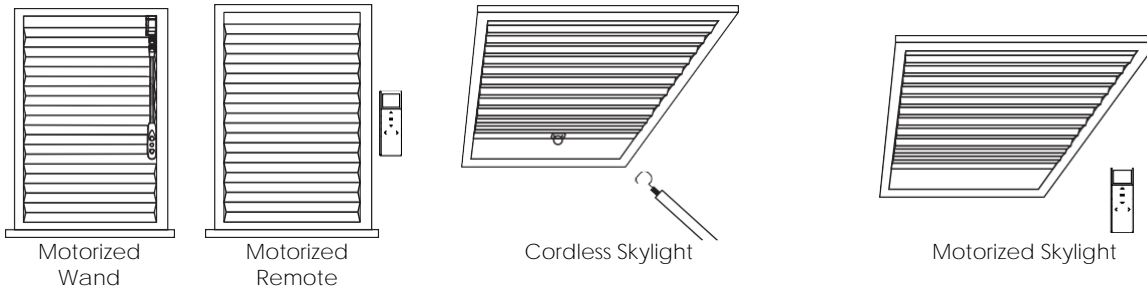

BLACKOUT FABRICS

- Blocks 99% of outside light
- Provides complete privacy and light control
- Available in 3/4", 9/16" and 1 1/4" Single Cell

ENERGY EFFICIENCY

Cellular shades are among the most energy-efficient window coverings available. The insular property of cellular fabric is attributed to its unique cellular construction creating a barrier of chambers designed to reduce heat and the damaging effects of UV light. Our premium cellular fabrics are categorized into three simple levels of energy efficiency to help you maximize your budget and the comfort in your home.

Style Options

Boone Collection Cellular Shades

Headrail and Stacking Chart

Cordless shades pictured for headrail and bracket comparison. Additional shade selections will vary from based on components needed for operation. Bottom rails and middle rails will match headrail sizes.